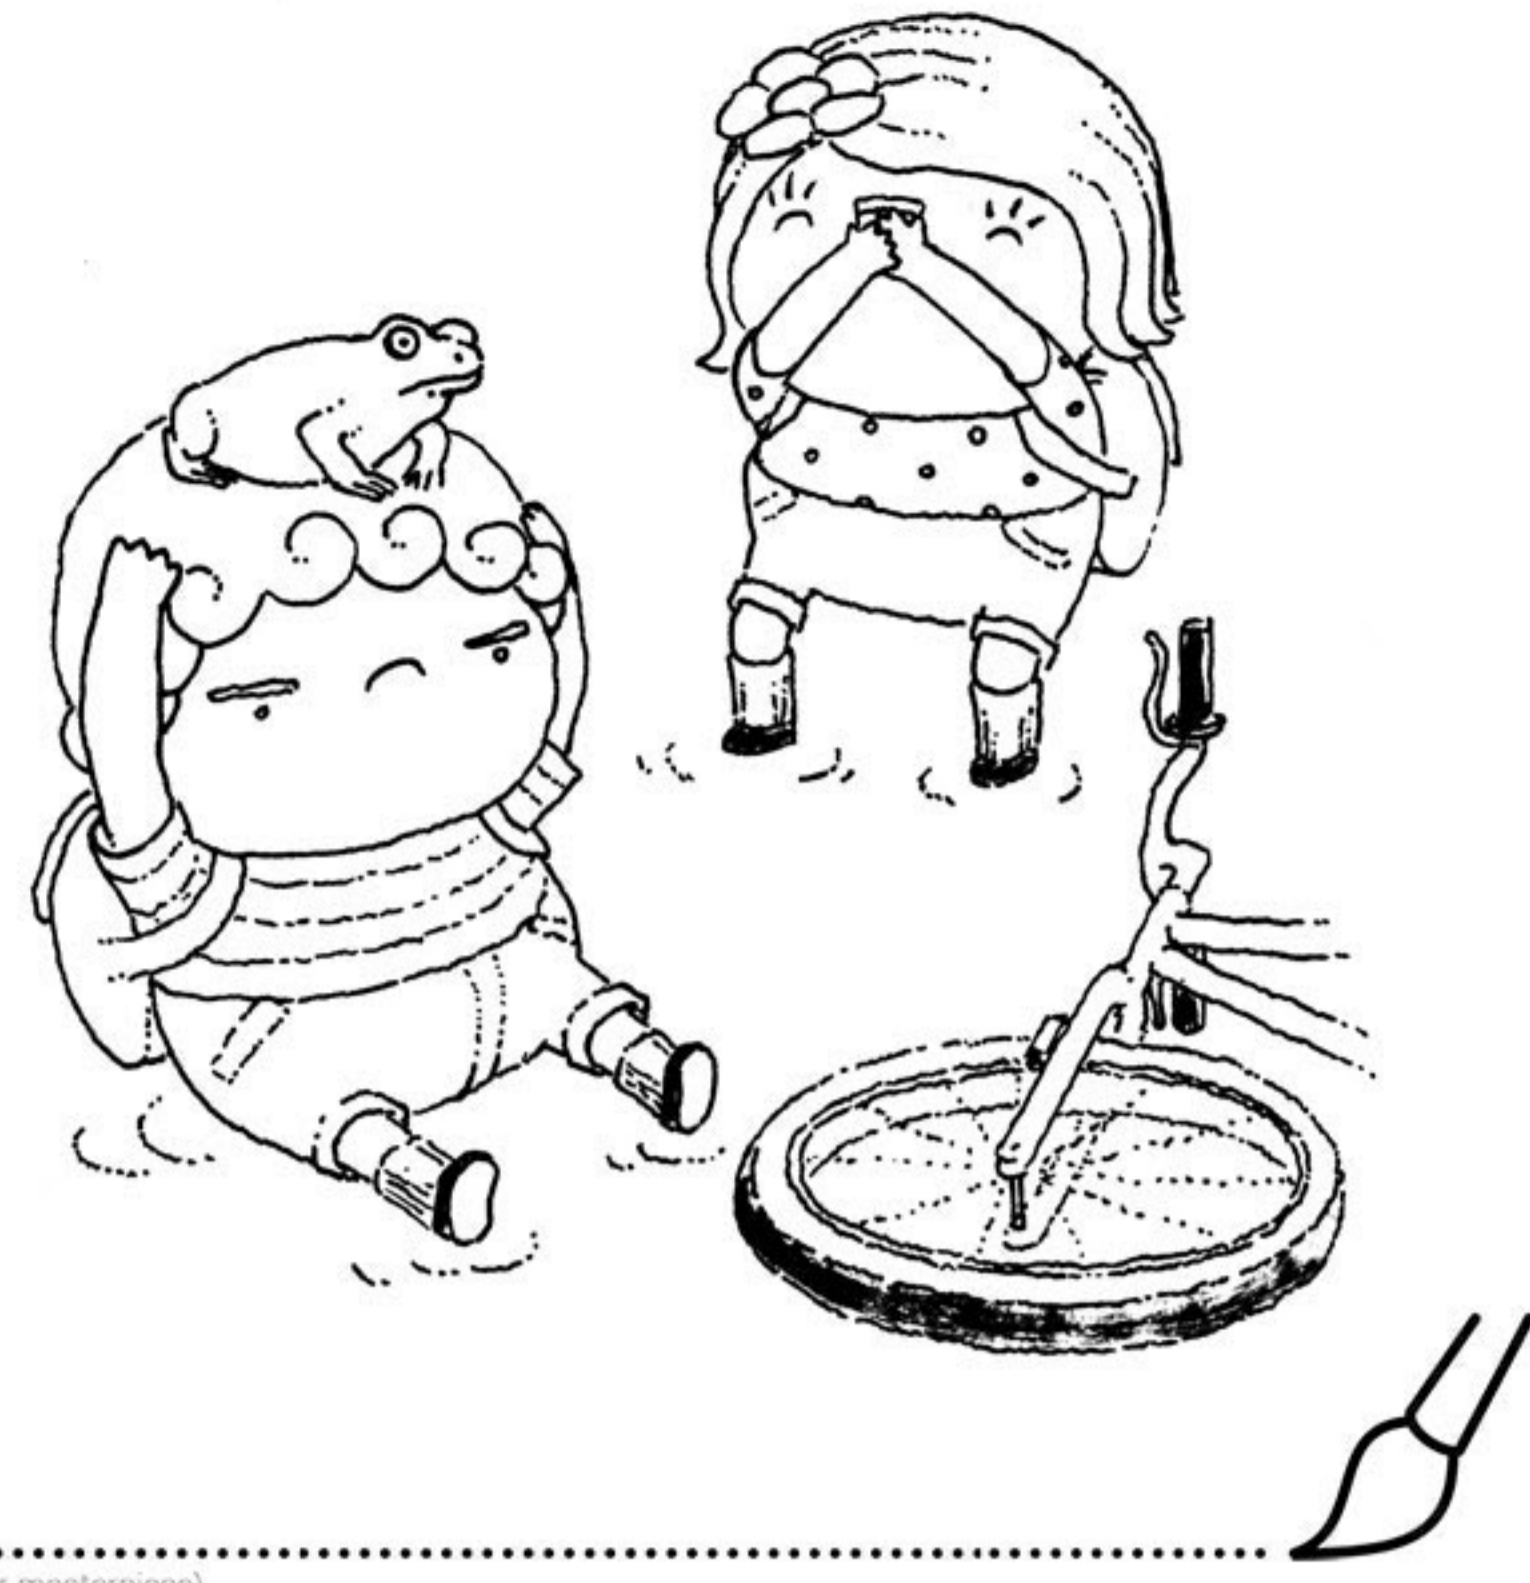

JANUARY							FEBRUARY							MARCH							APRIL						
S	M	T	W	T	F	S	S	M	T	W	T	F	S	S	M	T	W	T	F	S	S	M	T	W	T	F	S
1	2	3	4	5	6	7	1	2	3	4	5	6	7	1	2	3	4	5	6	7	1	2	3	4	5	6	7
8	9	10	11	12	13	14	8	9	10	11	12	13	14	8	9	10	11	12	13	14	8	9	10	11	12	13	14
15	16	17	18	19	20	21	15	16	17	18	19	20	21	15	16	17	18	19	20	21	15	16	17	18	19	20	21
22	23	24	25	26	27	28	22	23	24	25	26	27	28	22	23	24	25	26	27	28	19	20	21	22	23	24	25
29	30	31					29	30	31					26	27	28	29	30			26	27	28	29	30		

MAY							JUNE							JULY							AUGUST						
S	M	T	W	T	F	S	S	M	T	W	T	F	S	S	M	T	W	T	F	S	S	M	T	W	T	F	S
1	2	3	4	5	6	7	1	2	3	4	5	6	7	1	2	3	4	5	6	7	1	2	3	4	5	6	7
8	9	10	11	12	13	14	8	9	10	11	12	13	14	8	9	10	11	12	13	14	8	9	10	11	12	13	14
15	16	17	18	19	20	21	15	16	17	18	19	20	21	15	16	17	18	19	20	21	15	16	17	18	19	20	21
22	23	24	25	26	27	28	22	23	24	25	26	27	28	19	20	21	22	23	24	25	16	17	18	19	20	21	22
29	30	31					29	30						26	27	28	29	30	31	23	24	25	26	27	28	29	

SEPTEMBER							OCTOBER							NOVEMBER							DECEMBER						
S	M	T	W	T	F	S	S	M	T	W	T	F	S	S	M	T	W	T	F	S	S	M	T	W	T	F	S
1	2	3	4	5	6	7	1	2	3	4	5	6	7	1	2	3	4	5	6	7	1	2	3	4	5	6	7
8	9	10	11	12	13	14	8	9	10	11	12	13	14	8	9	10	11	12	13	14	8	9	10	11	12	13	14
15	16	17	18	19	20	21	15	16	17	18	19	20	21	15	16	17	18	19	20	21	13	14	15	16	17	18	19
22	23	24	25	26	27	28	22	23	24	25	26	27	28	22	23	24	25	26	27	28	20	21	22	23	24	25	26
29	30						25	26	27	28	29	30	31	29	30						27	28	29	30	31		

(sign your masterpiece)

GLUE